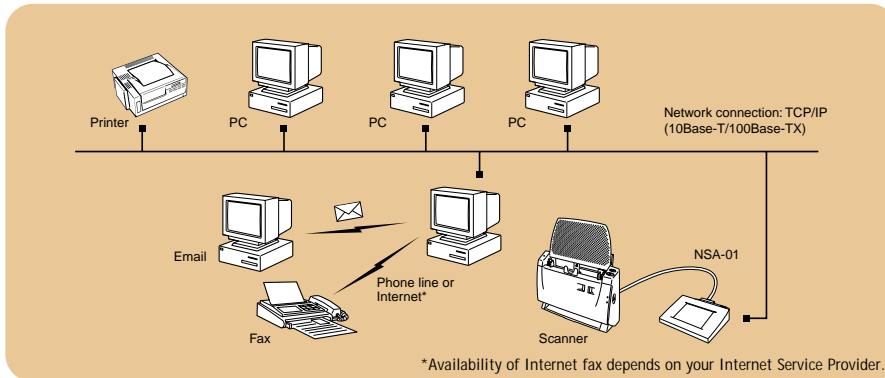

NSA-01

Scan & Send Your Documents in Just a Few Easy Steps

With the Network Scanning Adapter NSA-01, you can scan paper documents and distribute them to multiple users through your LAN, the Internet, or even as a fax. And though it's compact, the NSA-01 includes a large, easy-to-use operation panel and is loaded with convenient features. Use it to get the most out of your Canon document scanner.

The NSA-01 gives you so many options: LAN-based distribution to a database, FTP server or printer, or delivery through email, fax or Internet fax.

Database

Fax

Take advantage of a remarkably simple workflow. All operations, from selecting the receiver to starting the scanner, can be handled from the pen-operated LCD touch panel.

Ideal for many users! The NSA-01 supports over 1,000 users, and each user enjoys secure access to his or her account. Many handy functions are provided.

@

Network Scanning Adapter NSA-01

System Configuration

The NSA-01 connects to your Canon document scanner with a SCSI cable, and to your network using 10Base-T/100Base-TX. There is an application program for the NSA-01 that runs on a networked PC, but you do not need to dedicate the computer to running the application—other people are free to use this PC for other tasks.